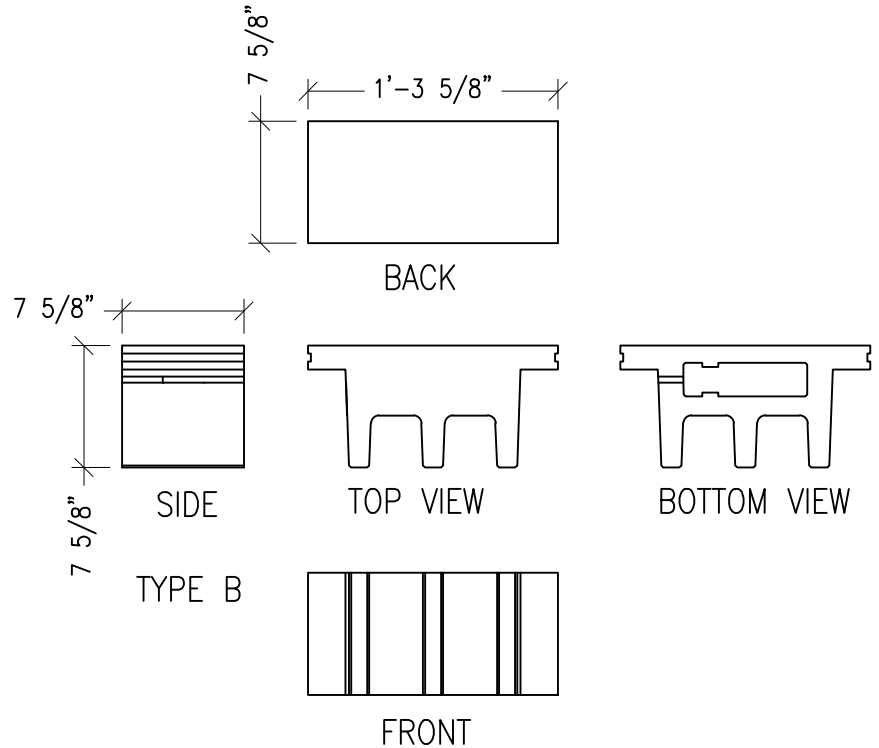

DB8S
(A BLOCK)

ISOMETRIC

DB8S
(B BLOCK)

ISOMETRIC

99 SOUTH STREET, PASSAIC, NJ 07055
(P) 973-916-1166 (E) estimating@rpgacoustic.com

Title: DIFFUSORBLOX - DB8S
8" DEPTH - SLOTTED CUTSHEET

Pro: RPG PRODUCT

Date: 6/29/17