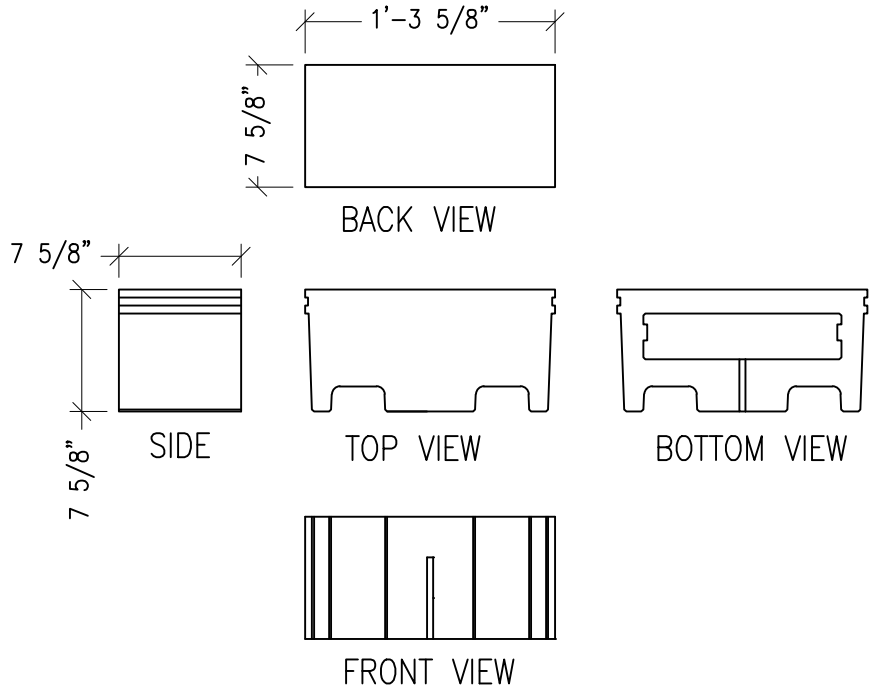

DB8S
(A BLOCK)

ISOMETRIC

DB8S
(B BLOCK)

ISOMETRIC

99 SOUTH STREET, PASSAIC, NJ 07055
(P) 973-916-1166 (E) estimating@rpgacoustic.com

Title: DIFFUSORBLOX - DB8S
8" DEPTH - SLOTTED CUTSHEET

Pro: RPG PRODUCT

Date: 6/29/17